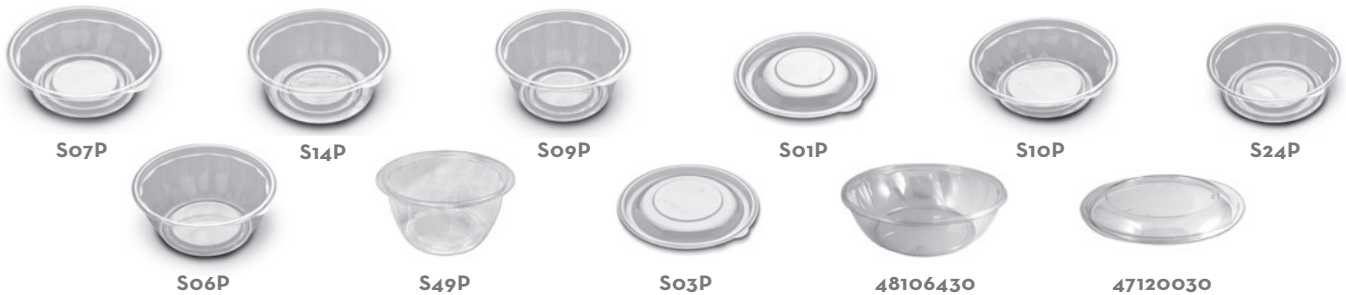

Item No.	Description	Material	Color	Outside Diameter (in.)	Inside Diameter (in.)	Overall Depth (in.)	Fl. Oz.	Case Wt. (lbs.)	Cube (ft.3)	Case Pack	TI x HI	Corresponding Lids
FreshServe®												
S07P	8 oz. Bowl	PET	Clear	5.69	4.75	1.63	8.00	11.94	3.43	480	7 x 4	S01P
S14P	14 oz. Bowl	PET	Clear	5.69	4.75	2.06	14.00	14.10	3.43	480	8 x 4	S01P
S09P	16 oz. Bowl	PET	Clear	5.69	4.75	2.50	16.00	14.10	3.43	480	7 x 4	S01P
S01P	Small Lid	PET	Clear	5.69	-	0.63	-	10.60	1.88	480	7 x 6	-
S10P	18 oz. Bowl	PET	Clear	7.50	6.50	1.88	18.00	21.57	5.33	480	5 x 4	S03P
S24P	24 oz. Bowl	PET	Clear	7.50	6.50	2.19	24.00	23.70	5.33	480	5 x 4	S03P
S06P	32 oz. Bowl	PET	Clear	7.50	6.50	2.88	32.00	30.11	5.33	480	5 x 4	S03P
S49P	48 oz. Bowl	PET	Clear	7.50	6.50	3.80	48.00	15.20	3.33	240	5 x 6	S03P
S03P	Medium Lid	PET	Clear	7.50	-	0.63	-	17.80	3.11	480	5 x 6	-
48106430	10" Bowl	PET	Clear	10.00	32.2	3.00	64.00	33.65	5.88	4/75/300	4 x 4	47120030
47120030	10" Dome Lid	PET	Clear	10.00	22.1	1.00	-	20.00	4.88	4/75/300	4 x 4	-

Product information is subject to change.

Code	Explanation	Temperature Range						
		Flash Freeze -40° F	Freezer -15°-15° F	Refrigerator 33°-47° F	Room Temp. 72° F	Warming Temp. 150°-200° F	Microwave 250° F	Oven 400° F
PETE	Polyethylene Terephthalate	-20° F ← → 120° F						
HIPS	High Impact Polystyrene	0° F ← → 180° F						
OPS	Oriented Polystyrene	20° F ← → 180° F						
C-FINE	Polystyrene	0° F ← → 150° F						

Note: These are typical values, based on testing and published guidelines. They are not intended for use as limiting specifications nor as a substitute for product testing under your specific conditions. D&W Fine Pack assumes no liability whatsoever in connection with the use of information or findings contained herein.

D&W Fine Pack LLC • 777 Mark Street • Wood Dale, Illinois 60191 • Phone: 800.849.4004
Please contact customer service or email customerservice@dwfp.com to place an order or for any questions you may have about our product portfolio. All rights reserved by D&W Fine Pack LLC ©2018.